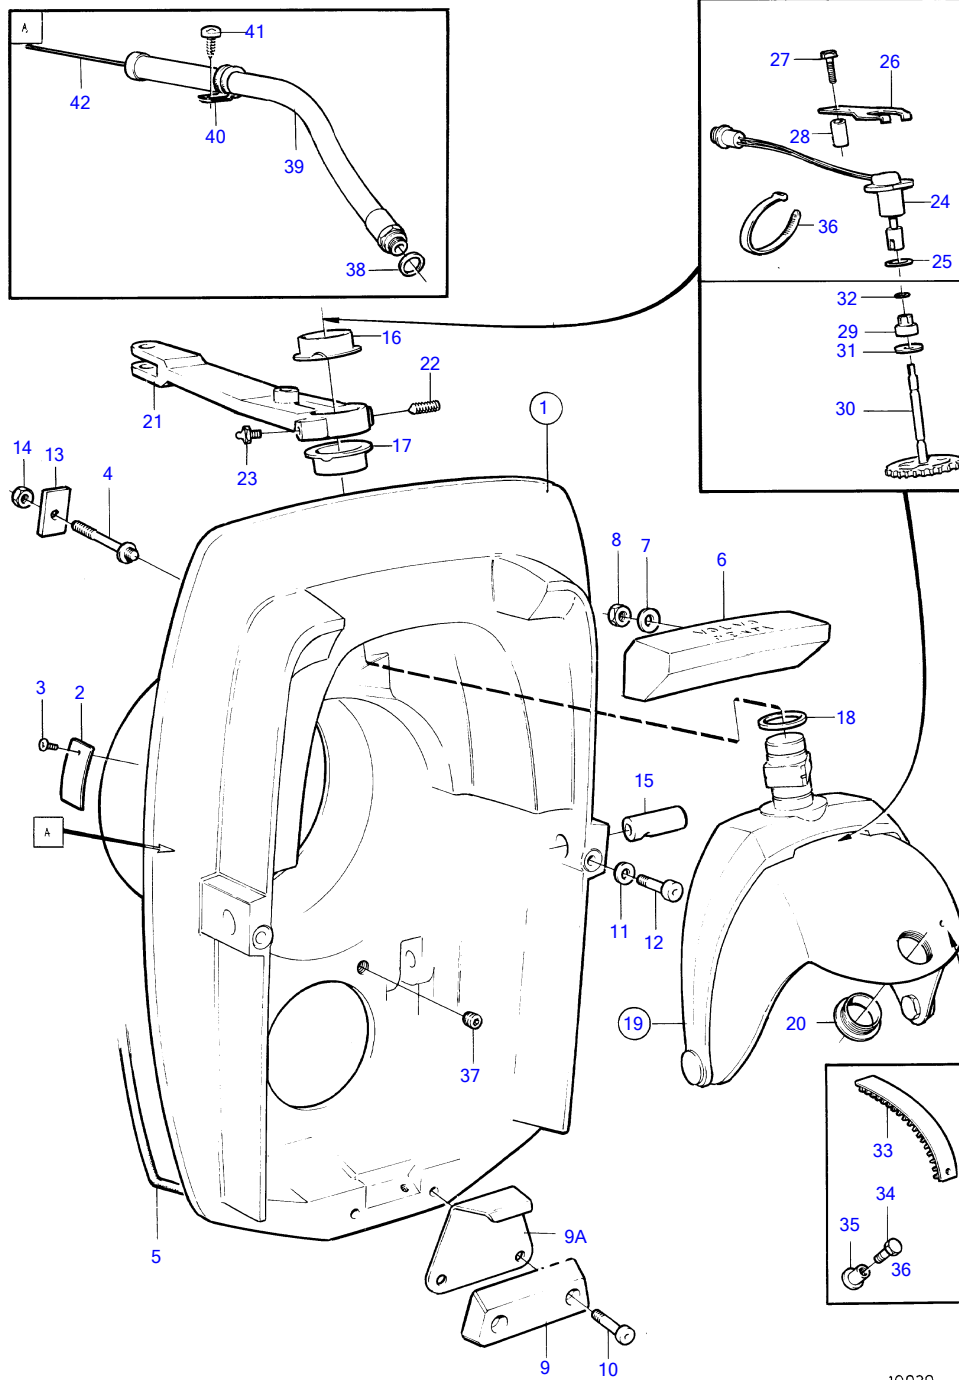

KAD42A

10939

KAD42A

REF	PART NO.	QTY	DESCRIPTION	SEE SEC.	NOTES
1	876510	1	Shield		
2	853706	1	• Type plate		
3	804269	2	• Drive screw		
4	853595	6	Stud		
5	852868	X	Sealing strip		L=1750mm
6	854133	1	Rubber cushion		
7	960148	2	Washer		
8	971089	2	Lock nut		
9	852835	1	Zinc electrode		
9A	872562	1	Support plate		
10	946541	2	Hex. socket screw		
11	941670	2	Washer		
12	963699	2	Hex. socket screw		
13	852866	6	Washer		
14	963108	6	Lock nut		
15	872493	2	Spindle		(872095)
16	854705	1	Bushing		
17	854704	1	Bushing		
18	977313	1	Sealing ring		
19	854707	1	Steering yoke		
			Bulletin 48-32	48-32-EN	Steering Fork Kit and Steering Arm
20	853048	1	• Bushing		
21	872102	1	Spindle arm		(854706)
			Bulletin 48-32	48-32-EN	Steering Fork Kit and Steering Arm
22	947904	1	Set screw		
23	914169	1	Lubricating nipple		
24	828726	1	Sensor		
25	955991	1	O-ring		
26	853039	1	Bracket		
27	955298	1	Hexagon screw		
28	872355	1	Spacer sleeve		
29	851430	1	Bushing		
30	852984	1	Driving wheel		
31	966207	1	Sealing ring		
32	925050	1	O-ring		
33	872812	1	Gear segment		SN 4101513908-
34	853759	1	Screw		
35	853760	1	Rivet nut		
36	948210	1	Cable tie		
37	853215	2	Plug		
38	897745	1	Gasket		
39	839091	1	Protecting hose		
40	952635	1	Clamp		
41	955512	1	Hexagon screw		
42		X	control cable		See group 9

7745930-44-20729

10939

Upd:2011-03-18

KAD42A, KAMD42A, DP-D, HS1A, MS5B

VOLVO
PENTA